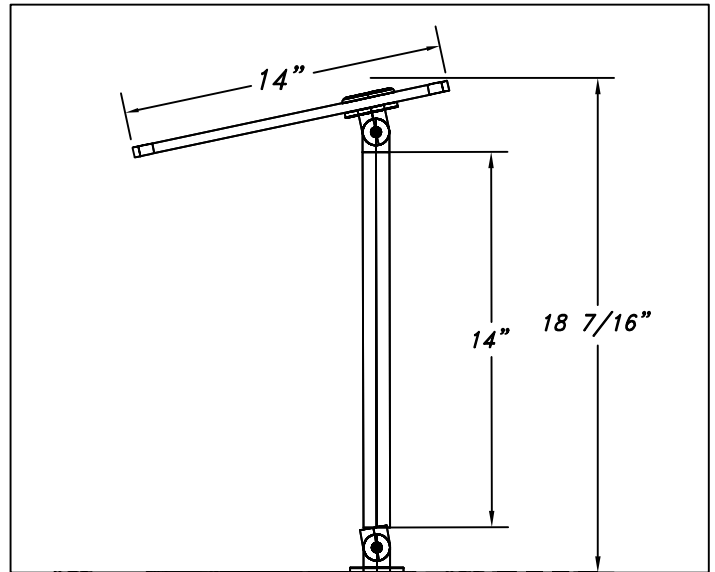

Brushed Stainless Steel

Glass

- 3/8" Clear Tempered (14" Wide)
Polished Edges
3/4" Radius Corners
Adjustable Mount Locations

Availability

- Posts: InStock
- Glass: InStock (In various size selections)

NOTES: