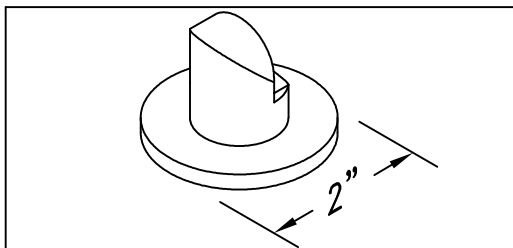

Base Layout:

-E-MAIL-

SALES@SNEEZEGUARDS.COM

-WEB SITE-
WWW.SNEEZEGUARD.COM