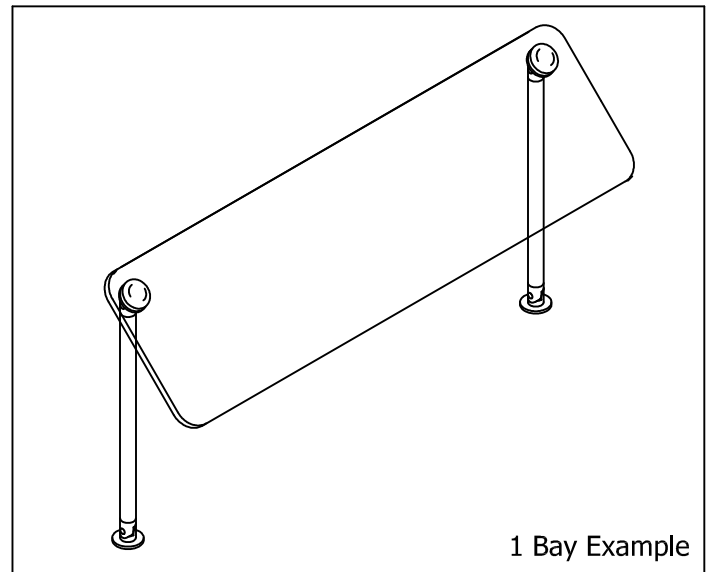

Brushed Stainless Steel

Glass

- 3/8" Clear Tempered (14" Wide)
Polished Edges
3/4" Radius Corners
Adjustable Mount Locations

Availability

- Posts: InStock
- Glass: InStock (In various size selections)

NOTES: